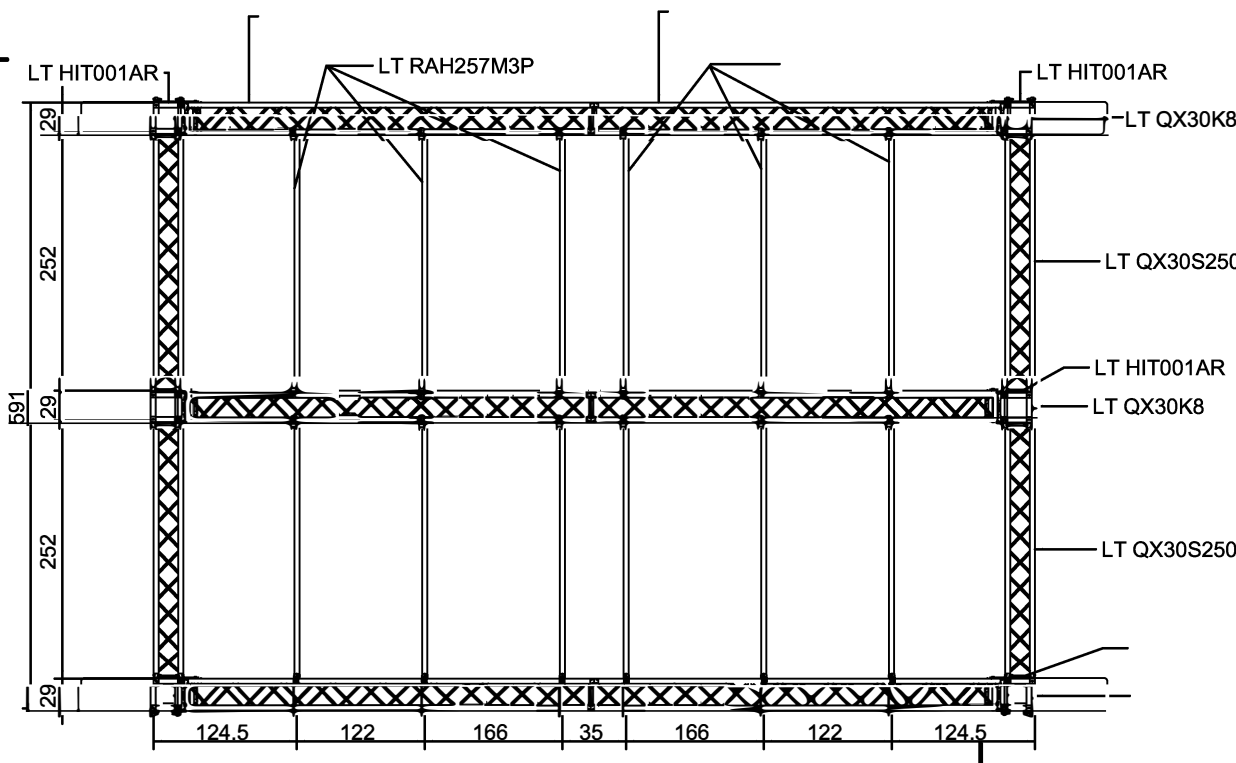

Rev	Date of issue	Description	Sign
0001	09/02/2009	First edition	A.Z.

General layout: not suitable for construction Disegno di massima: non vincolante di fini esecutivi		Weight	kg	Scale
				1:50
LITEC	Created by	Checked by	Approved by	
	Zamuner A.			
Title		Supplementary title		Date of issue
Arco 08x06"				09/02/2009
Code name/File name		Property of LITEC		Sheet
Arco 08x06"		LITEC		A3 1/1