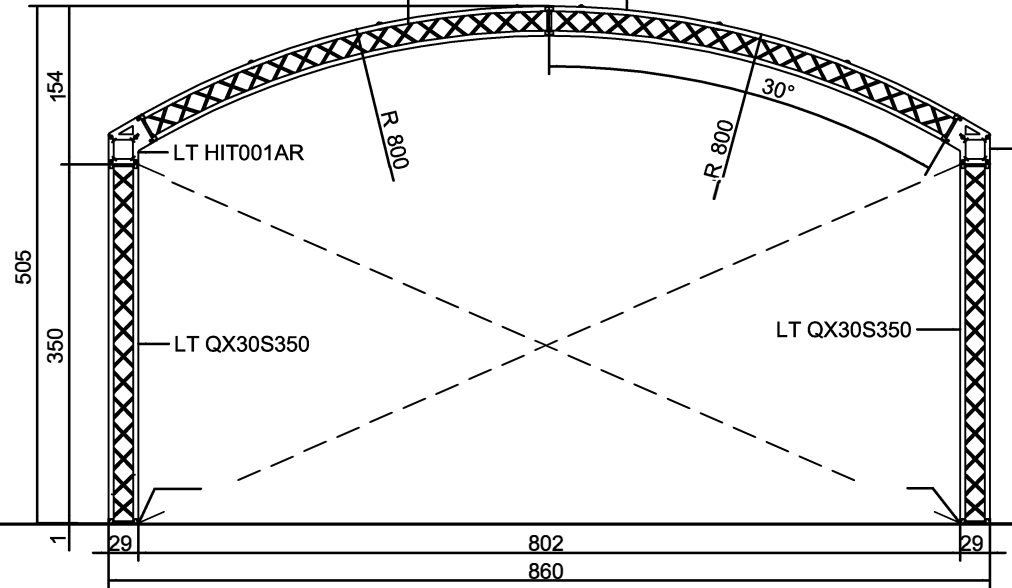

Rev	Date of issue	Description	Sign
0001	09/02/2009	First edition	A.Z.

General layout: not suitable for construction Disegno di massima: non vincolante di fini esecutivi		Weight	kg	Scale
				1:50
LITEC	Created by	Checked by	Approved by	
	Zamuner A.			
Title		Supplementary title		Date of issue
Arco 08x06"				09/02/2009
Code name/File name		Property of LITEC		Sheet
Arco 08x06"		LITEC		A3 1/1