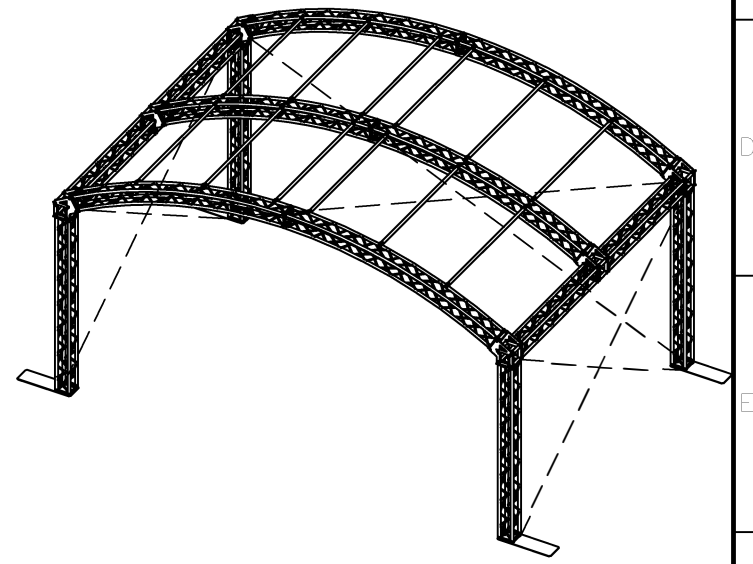

Rev	Date of issue	Description	Sign
0001	09/02/2009	First edition	A.Z.

General layout: not suitable for construction Disegno di massima: non vincolante di fini esecutivi		Weight	kg	Scale
				1:50
LITEC	Created by	Checked by	Approved by	
	Zamuner A.			
Title		Supplementary title		Date of issue
Arco 08x06"				09/02/2009
Code name/File name		Property of LITEC		Sheet
Arco 08x06"		LITEC		A3 1/1