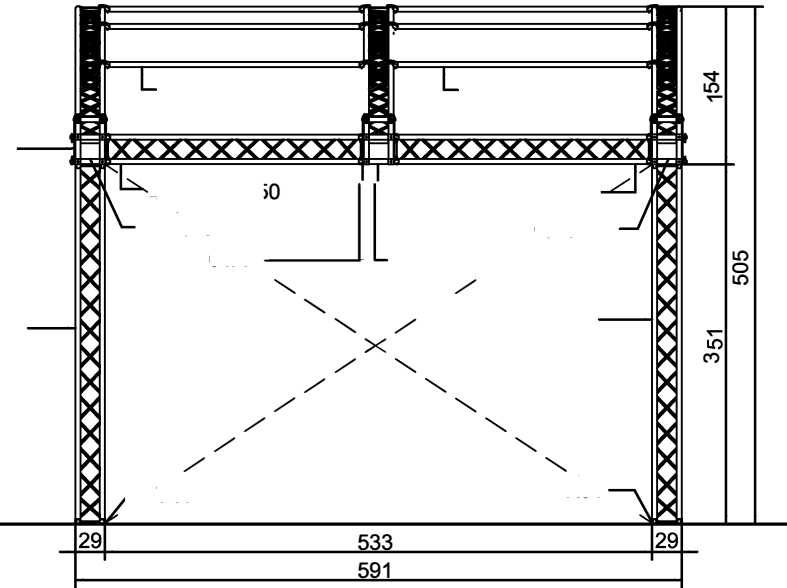

Rev	Date of issue	Description	Sign
0001	09/02/2009	First edition	A.Z.

General layout: not suitable for construction Disegno di massima: non vincolante di fini esecutivi		Weight	kg	Scale
				1:50
LITEC	Created by	Checked by	Approved by	
	Zamuner A.			
Title		Supplementary title		Date of issue
Arco 08x06"				09/02/2009
Code name/File name		Property of LITEC		Sheet
Arco 08x06"		LITEC		A3 1/1